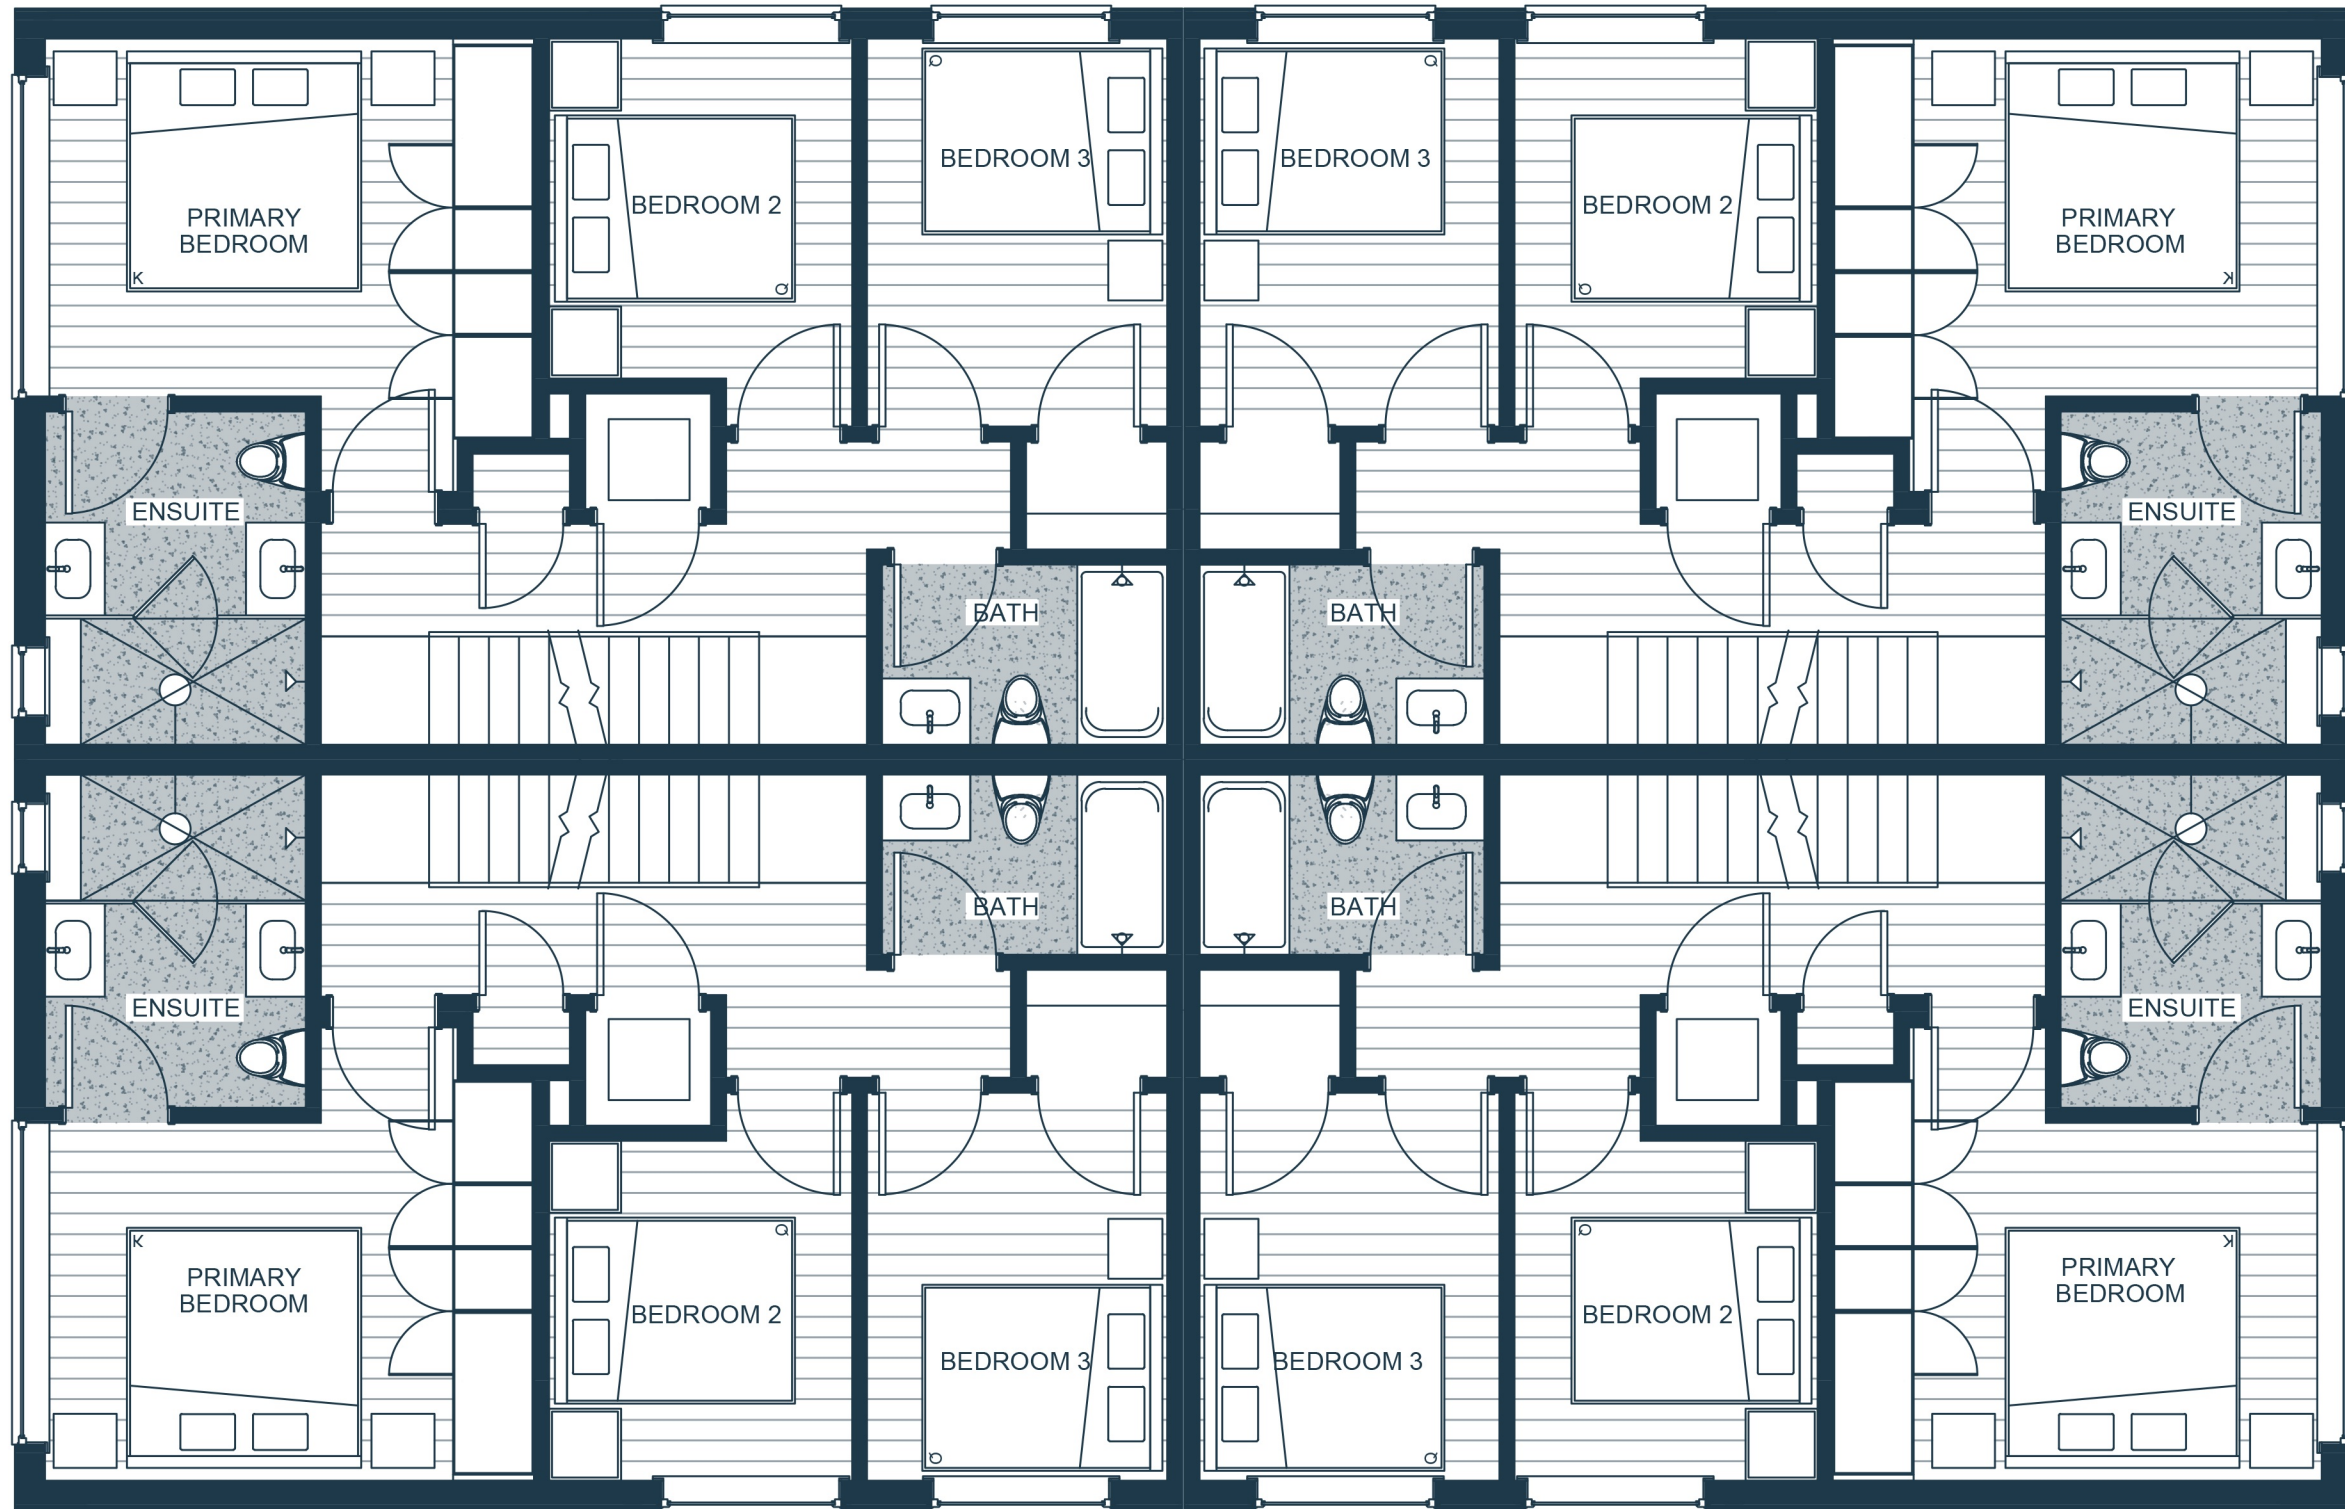

3 BEDROOM TOWNHOMES | 1542 SQ.FT. INTERIOR + 512 SQ.FT. ROOF TERRACES

3 BEDROOM TOWNHOMES | 1542 SQ.FT. INTERIOR + 512 SQ.FT. ROOF TERRACES

3 BEDROOM TOWNHOMES | 1542 SQ.FT. INTERIOR + 512 SQ.FT. ROOF TERRACES