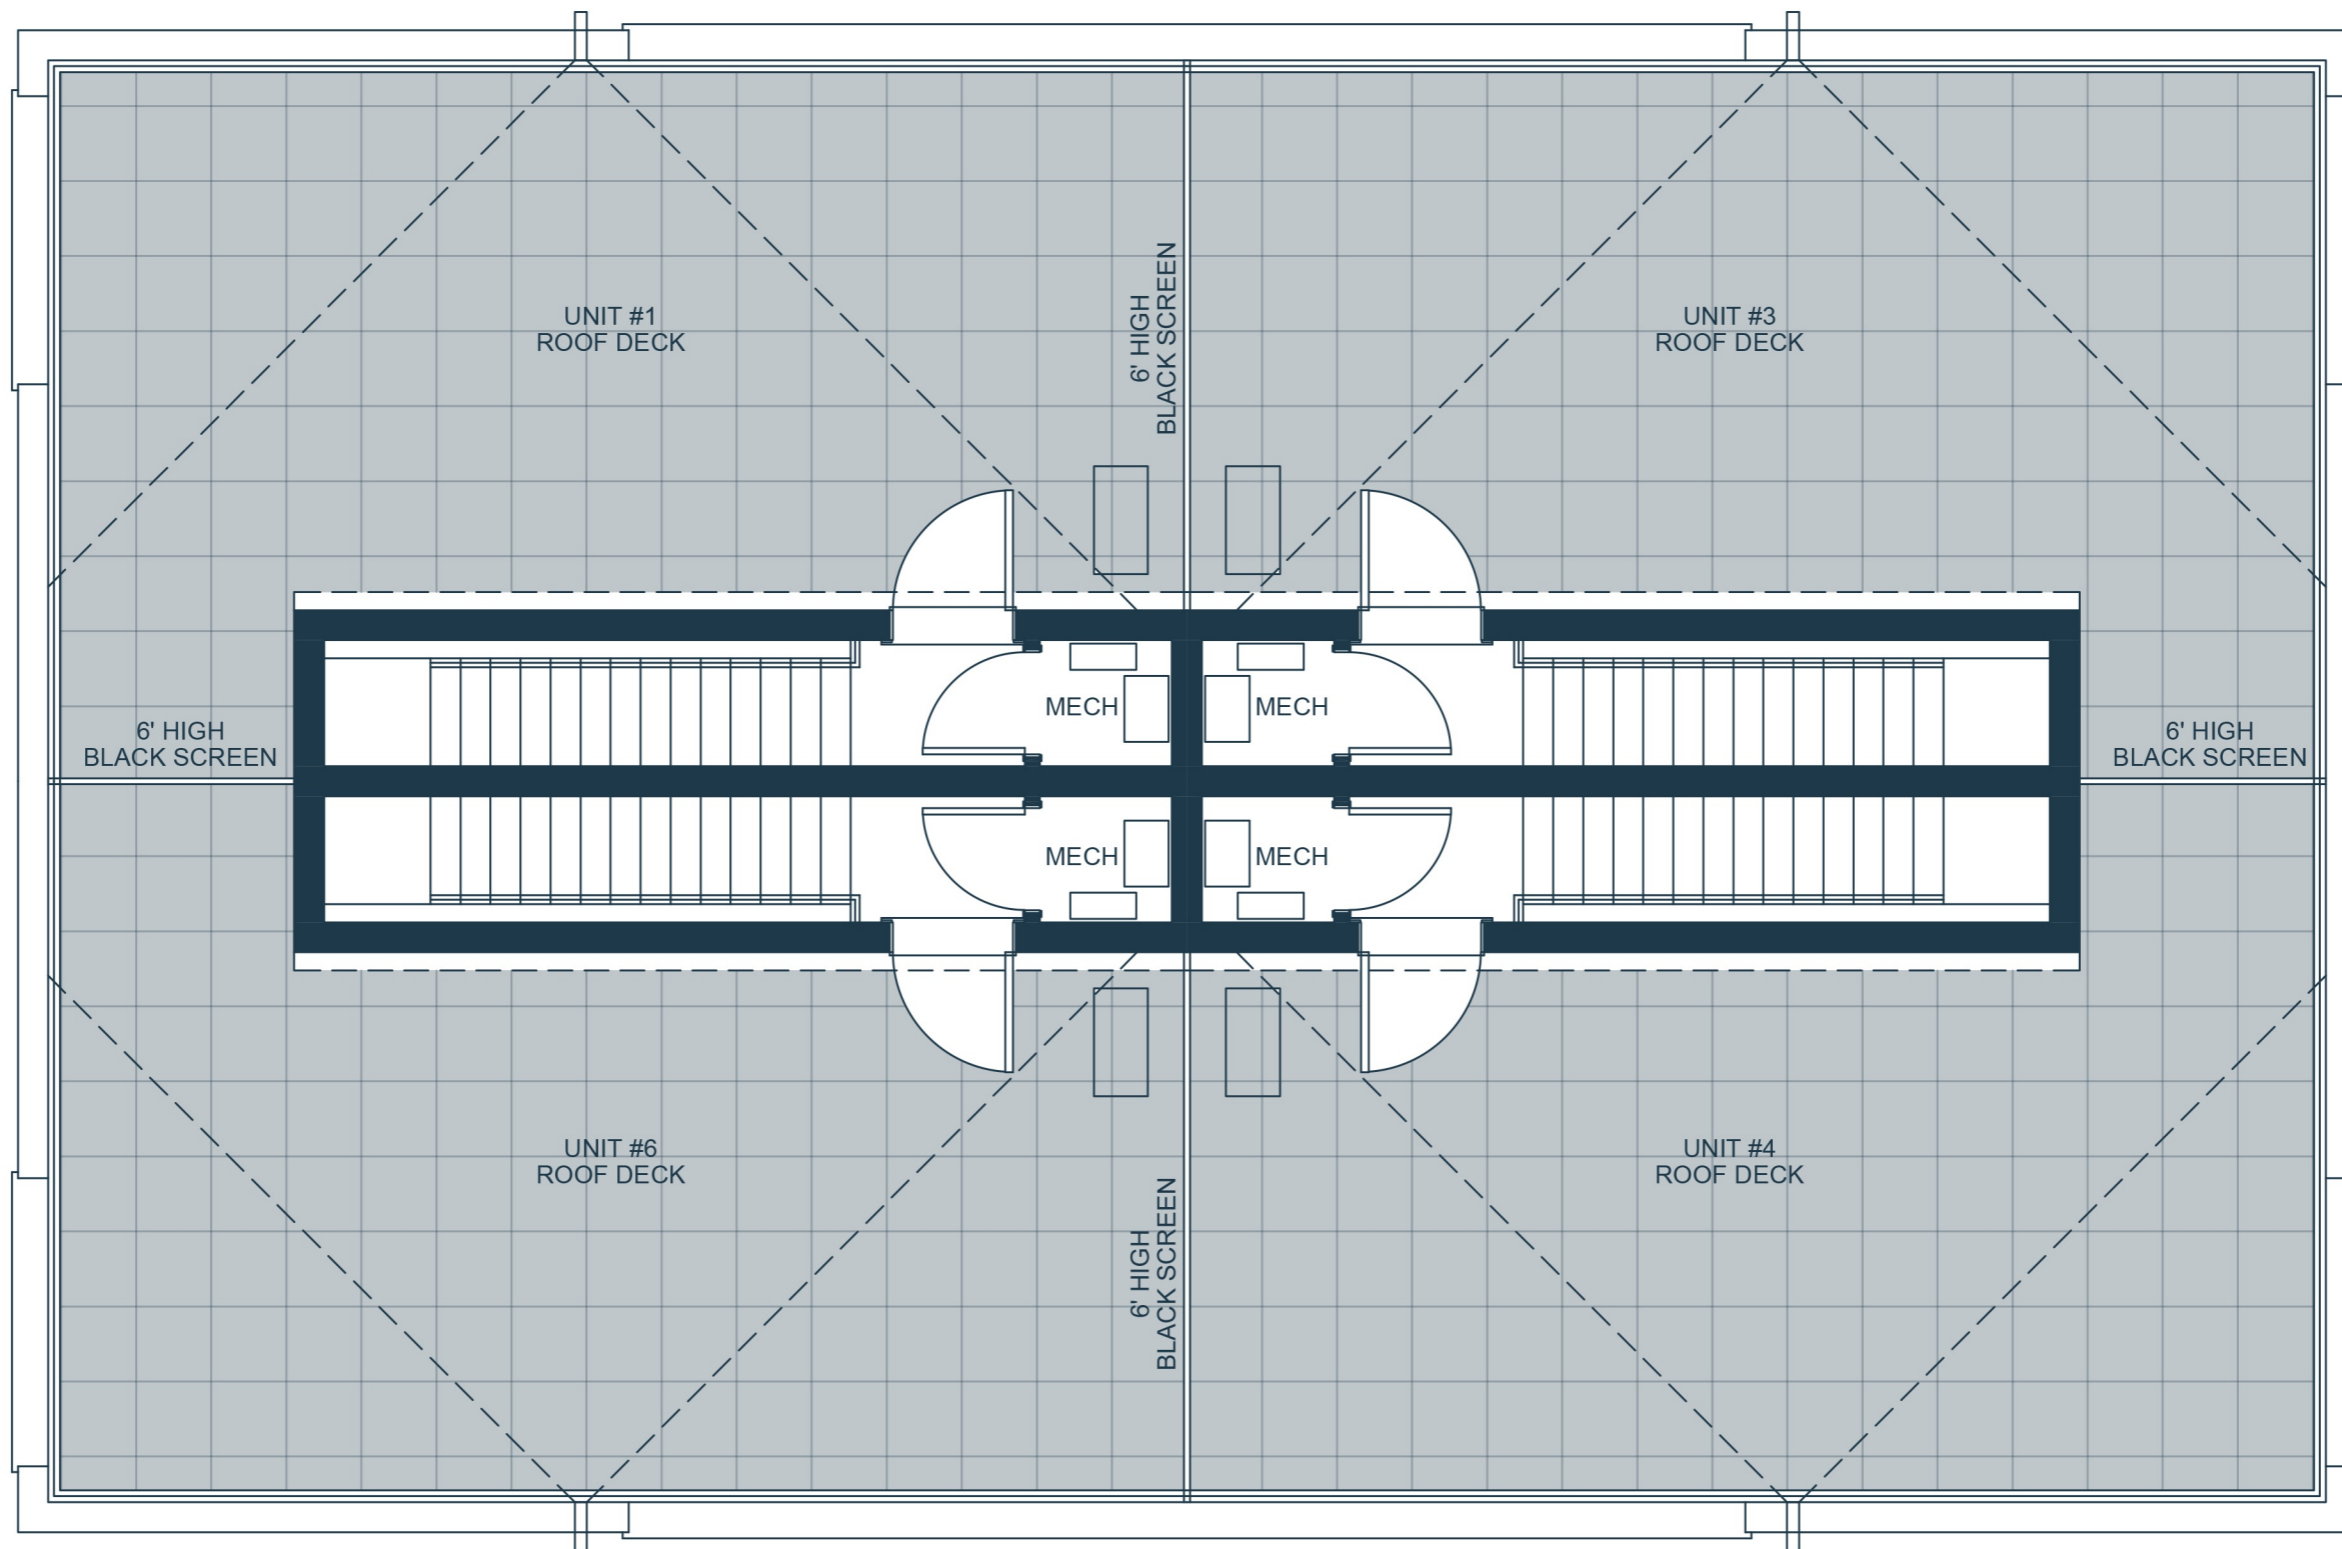

3 BEDROOM TOWNHOMES | 1542 SQ.FT. INTERIOR + 512 SQ.FT. ROOF TERRACES

3 BEDROOM TOWNHOMES | 1542 SQ.FT. INTERIOR + 512 SQ.FT. ROOF TERRACES

3 BEDROOM TOWNHOMES | 1542 SQ.FT. INTERIOR + 512 SQ.FT. ROOF TERRACES