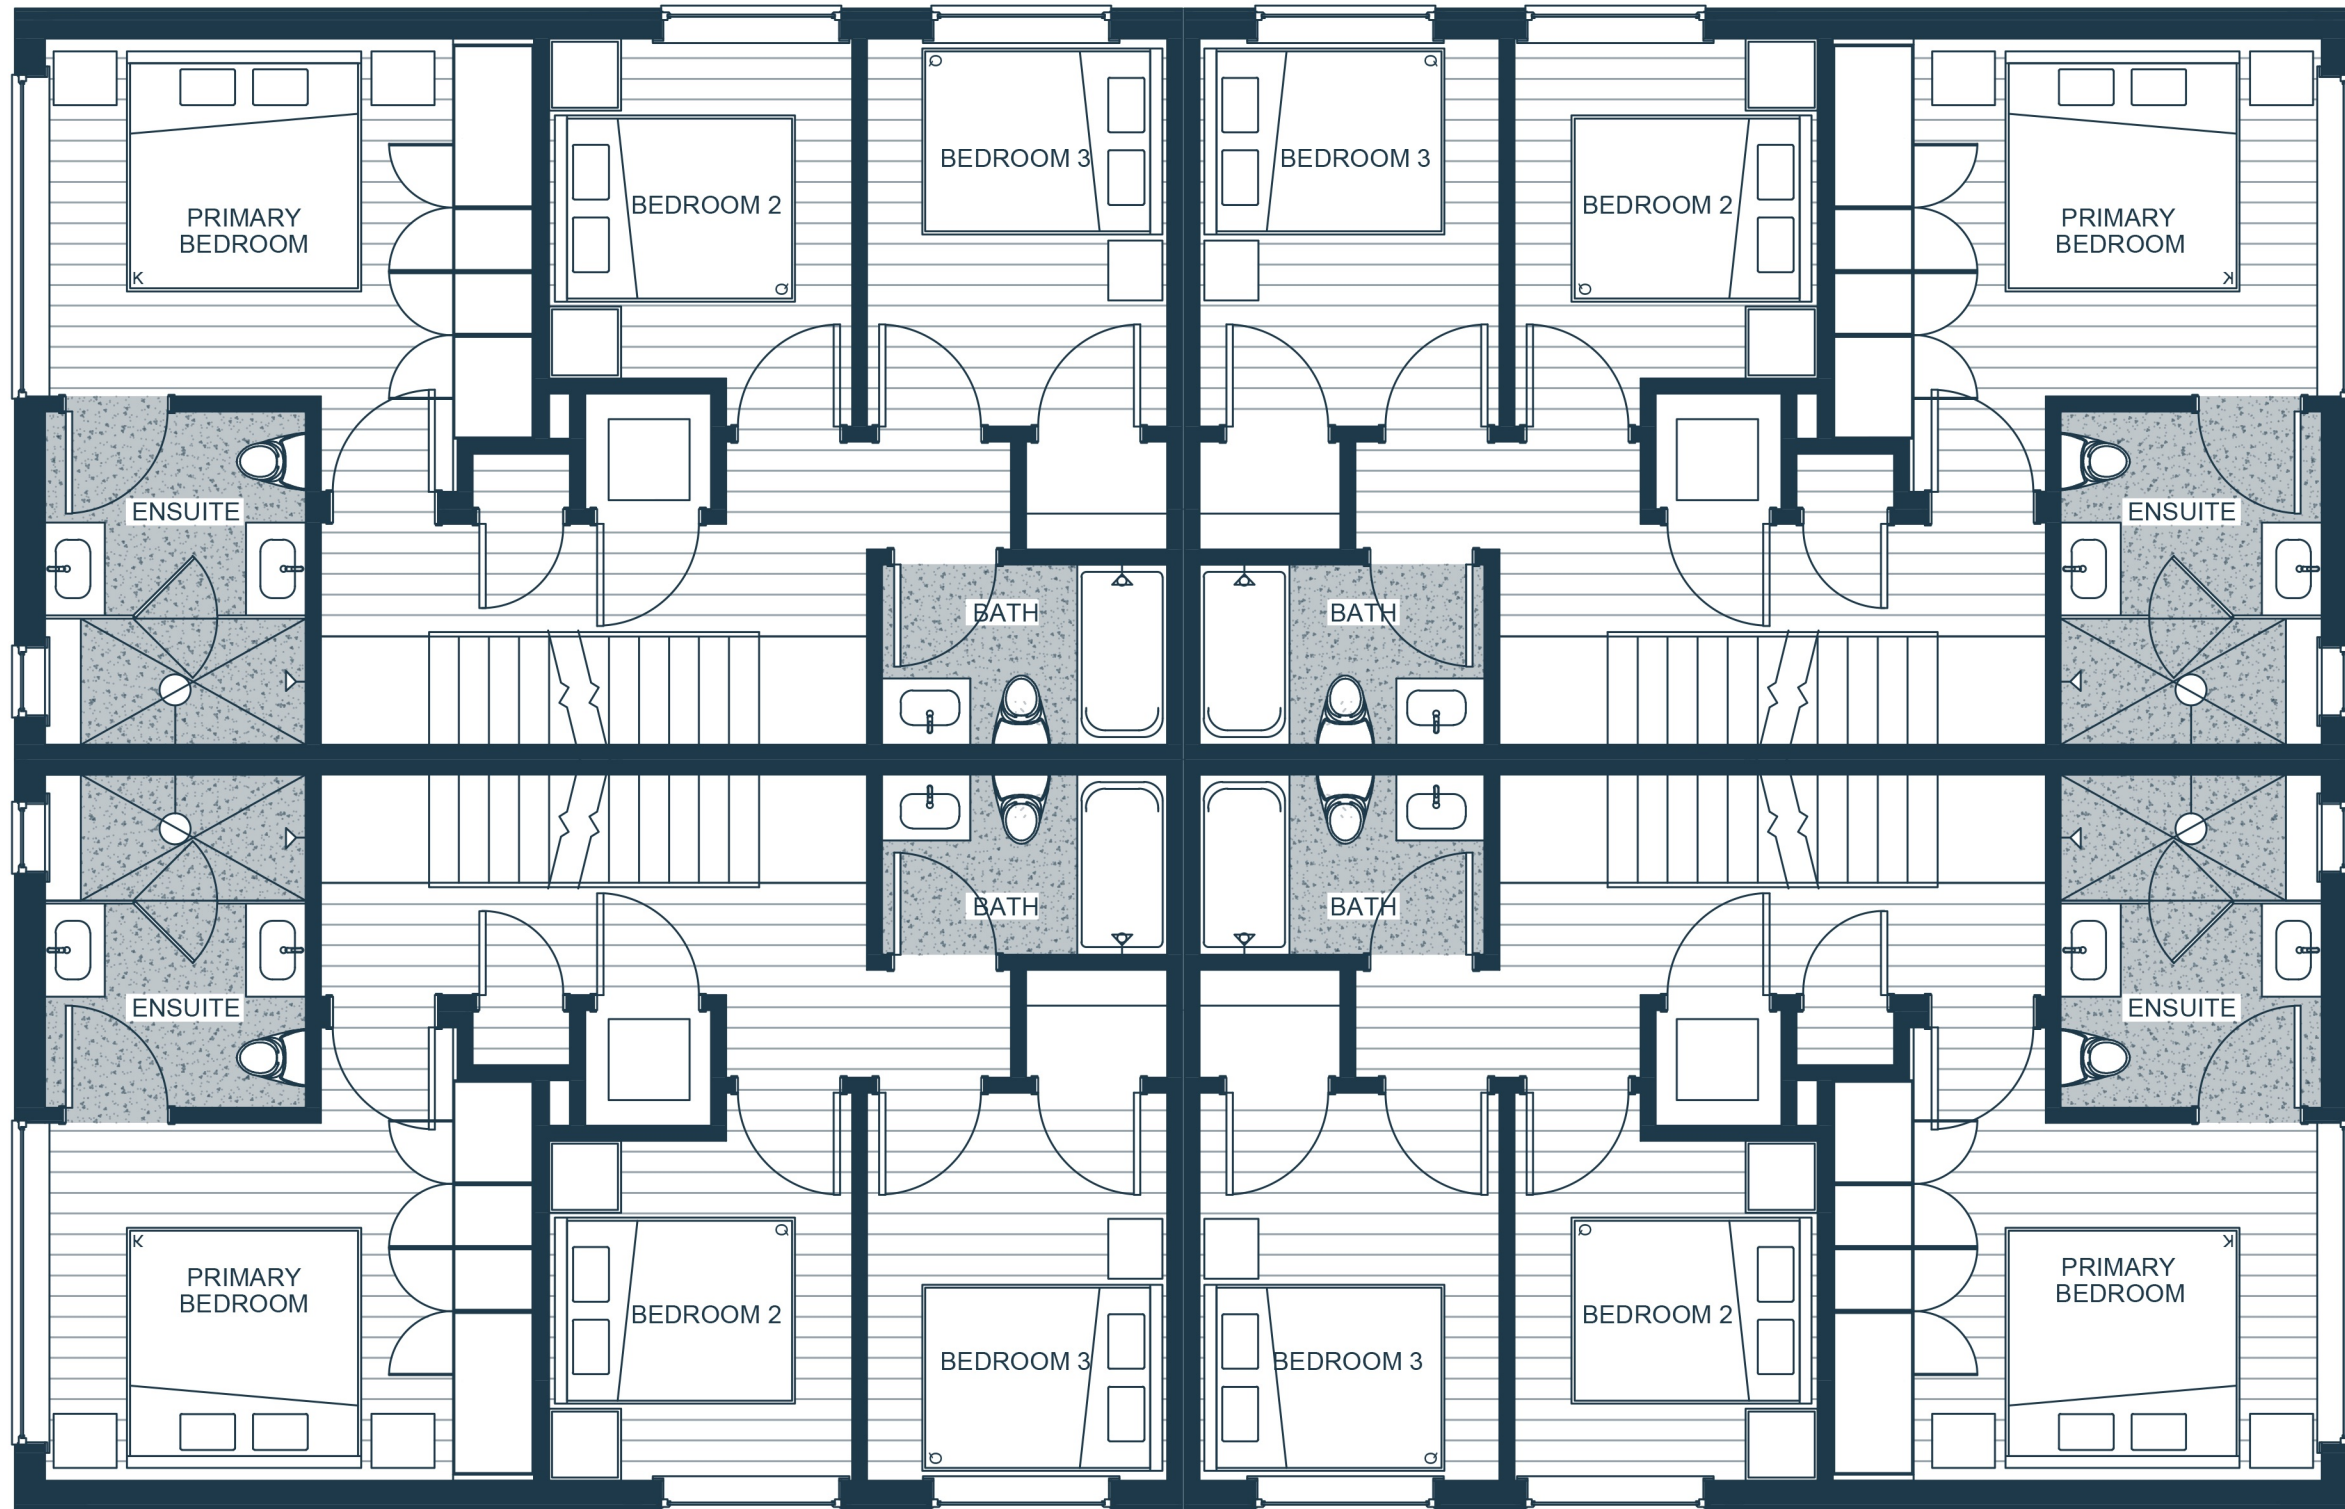

2 BEDROOM GARDEN SUITES | 1262 SQ.FT. INTERIOR + 92 SQ.FT. EXTERIOR

3 BEDROOM TOWNHOMES | 1542 SQ.FT. INTERIOR + 512 SQ.FT. ROOF TERRACES

3 BEDROOM TOWNHOMES | 1542 SQ.FT. INTERIOR + 512 SQ.FT. ROOF TERRACES

3 BEDROOM TOWNHOMES | 1542 SQ.FT. INTERIOR + 512 SQ.FT. ROOF TERRACES