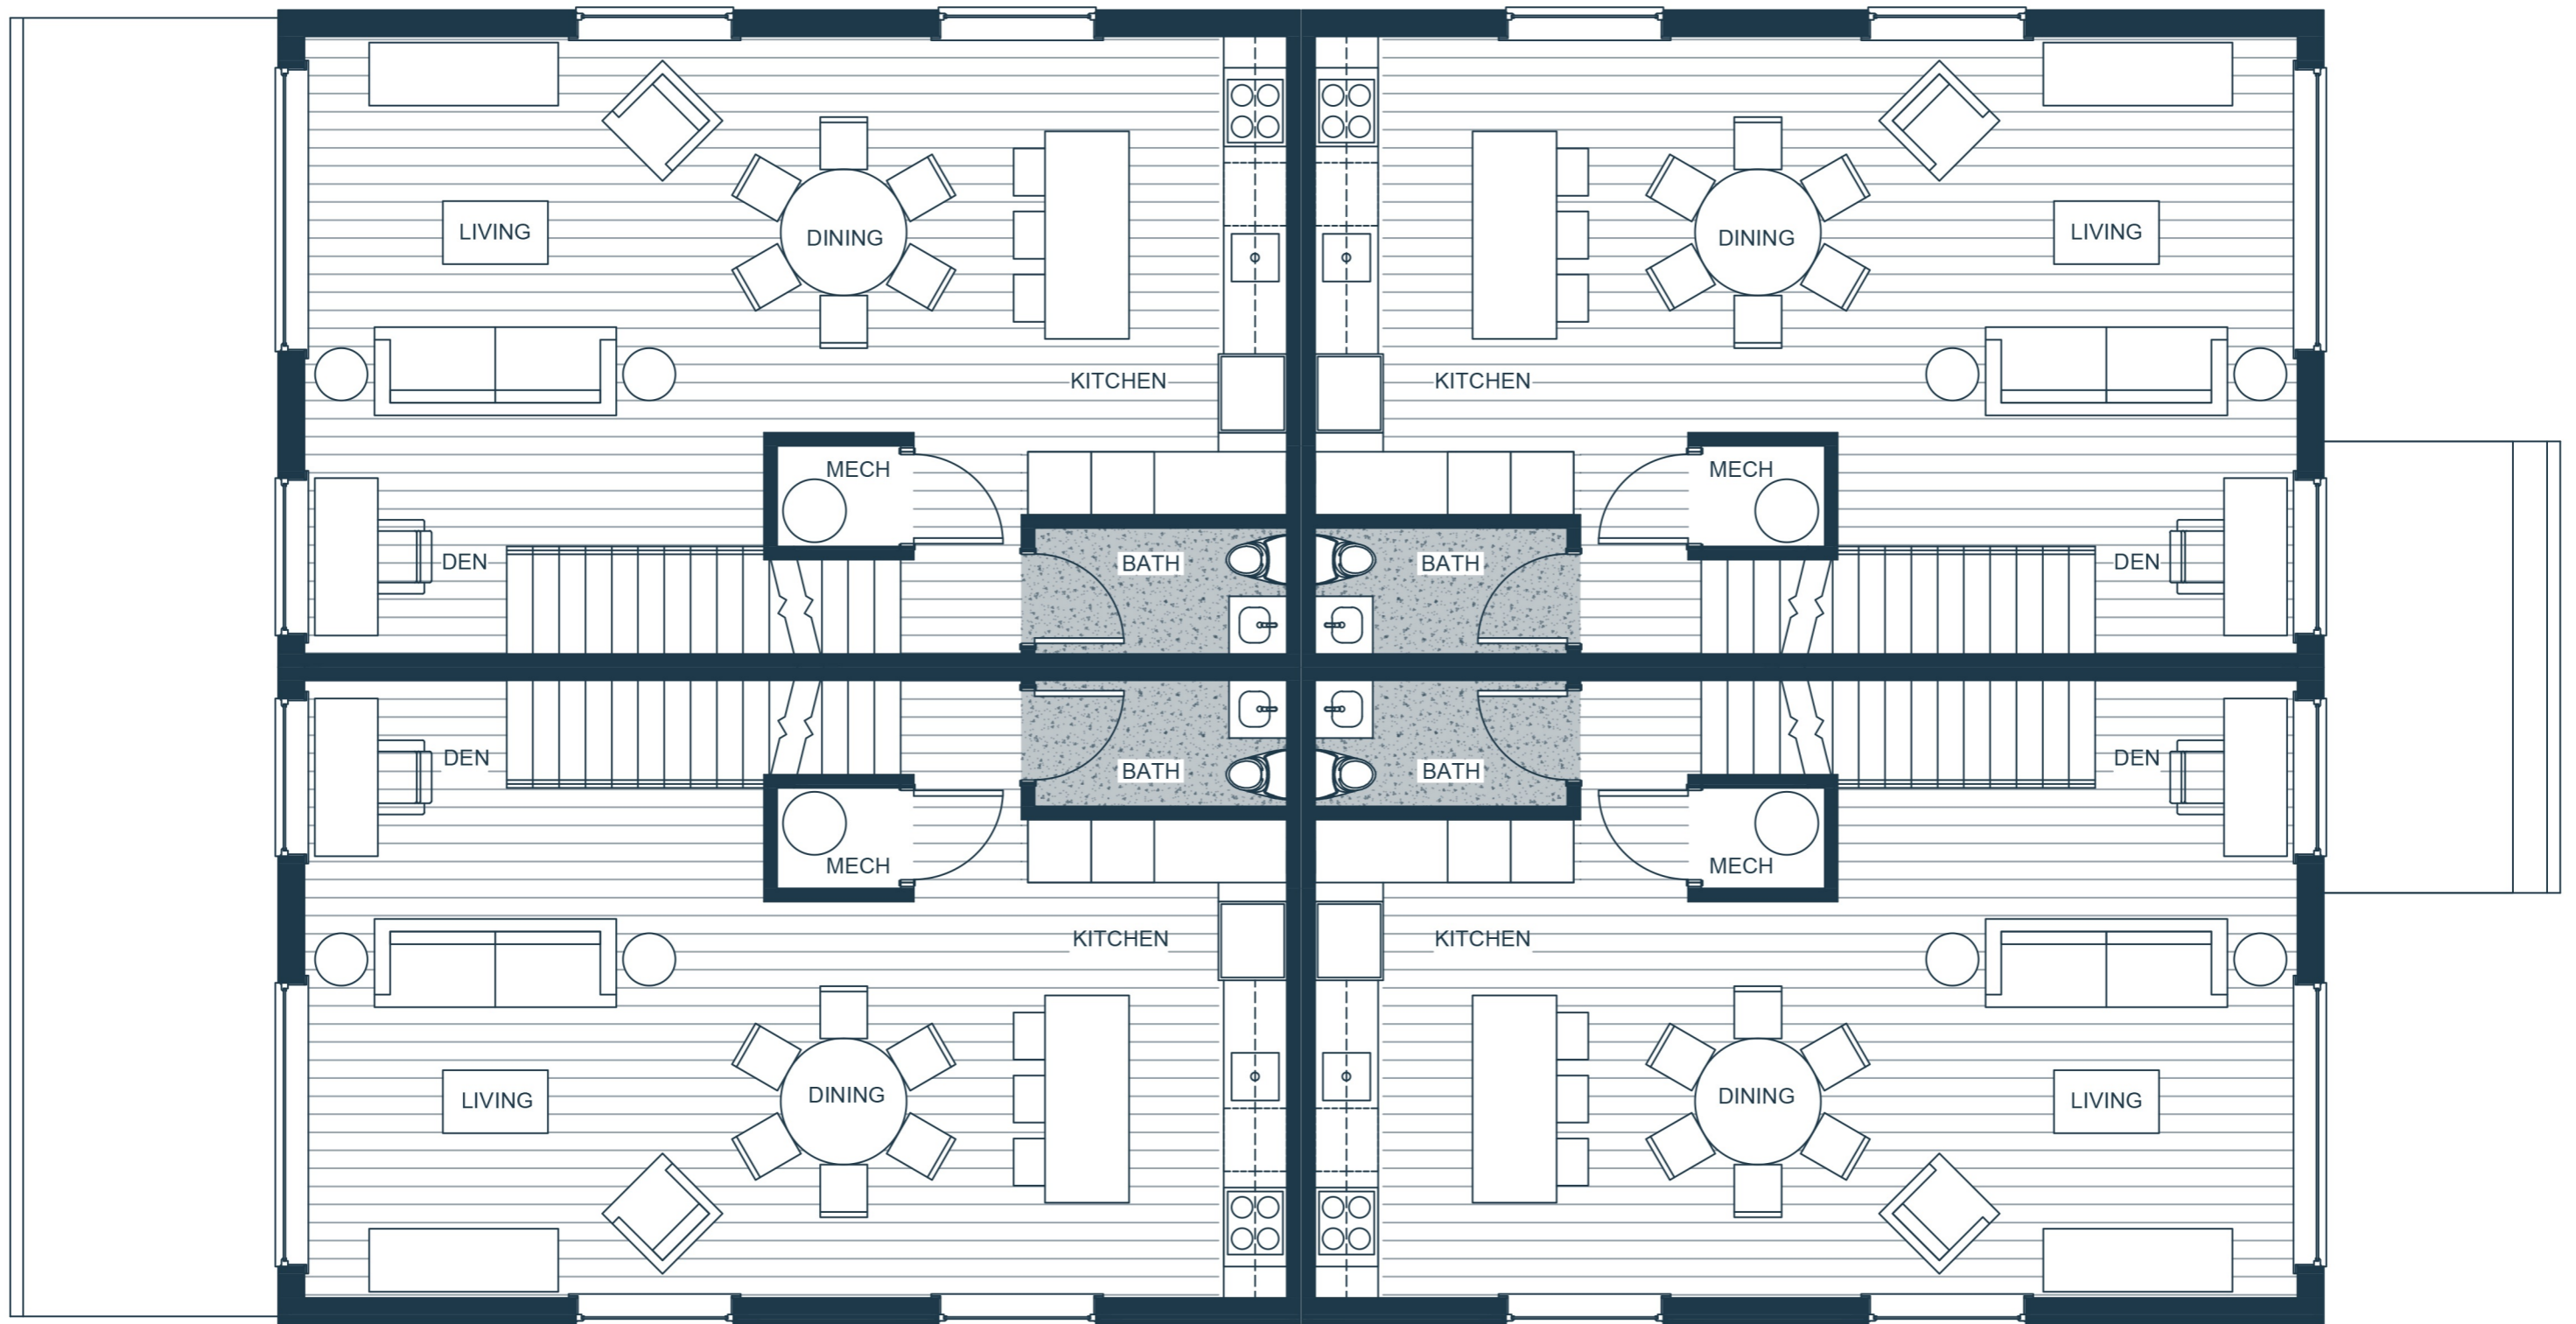

2 BEDROOM GARDEN SUITES | 1262 SQ.FT. INTERIOR + 92 SQ.FT. EXTERIOR

3 BEDROOM TOWNHOMES | 1542 SQ.FT. INTERIOR + 512 SQ.FT. ROOF TERRACES

3 BEDROOM TOWNHOMES | 1542 SQ.FT. INTERIOR + 512 SQ.FT. ROOF TERRACES

3 BEDROOM TOWNHOMES | 1542 SQ.FT. INTERIOR + 512 SQ.FT. ROOF TERRACES