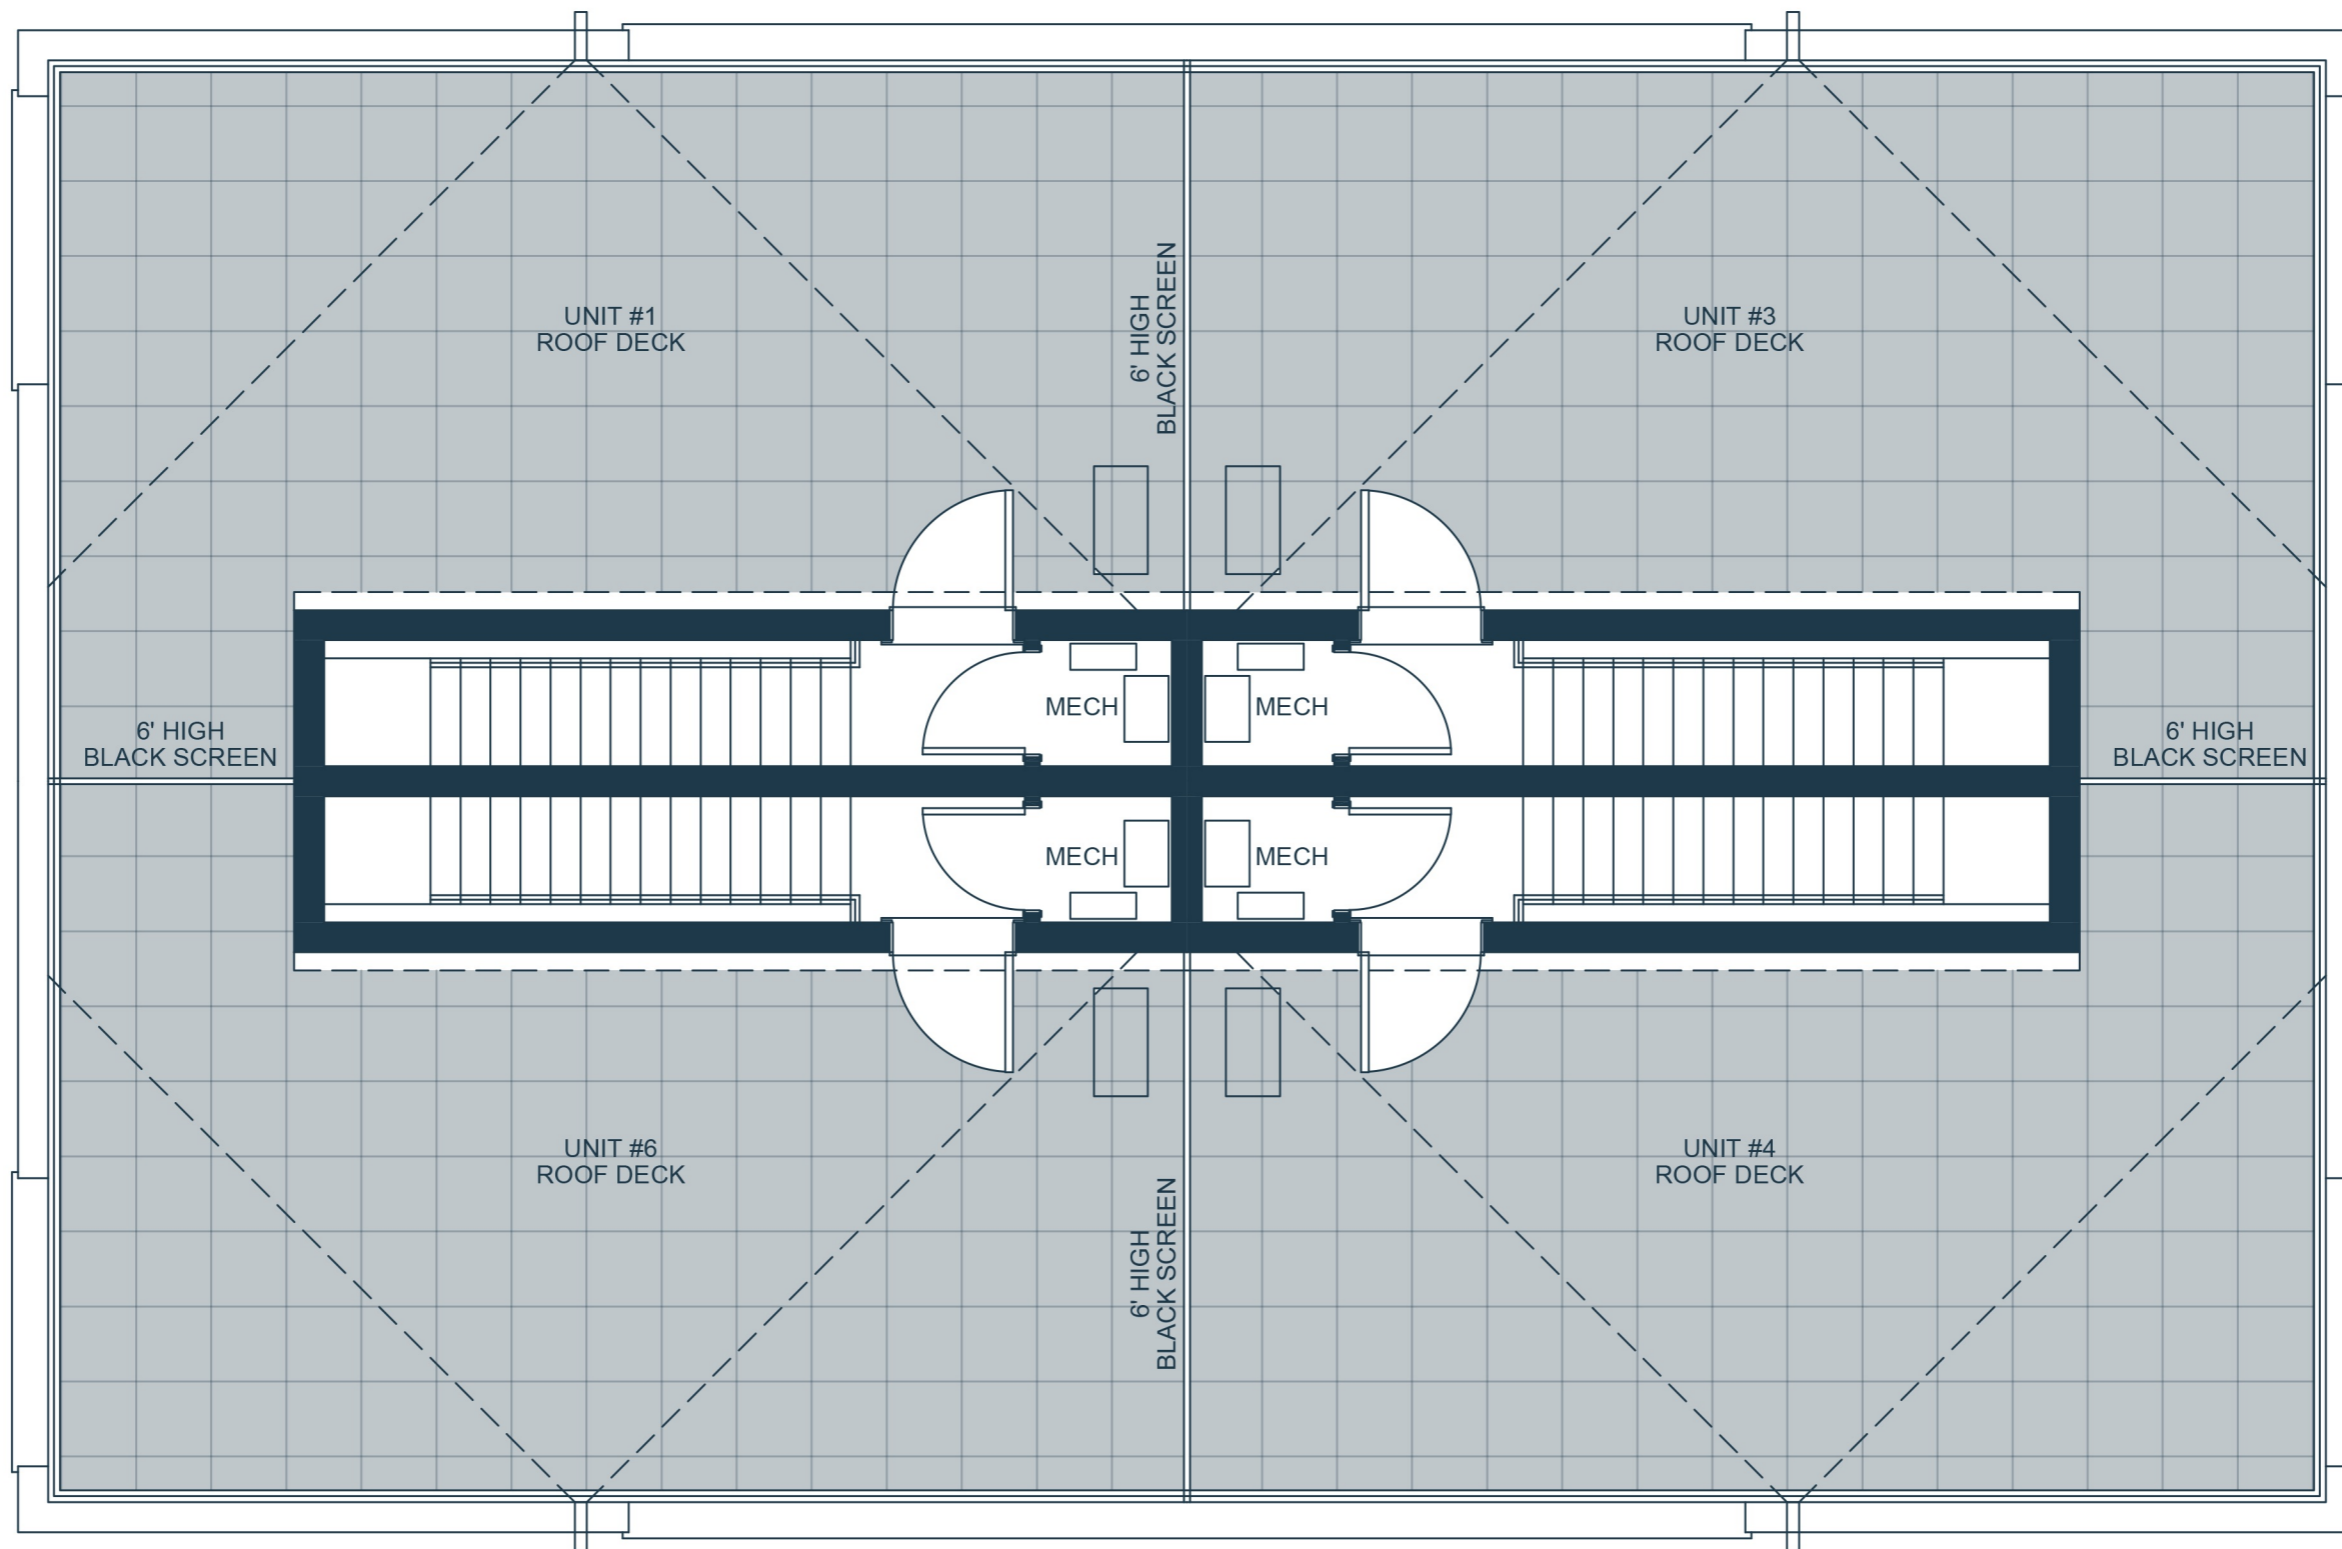

2 BEDROOM GARDEN SUITES | 1262 SQ.FT. INTERIOR + 92 SQ.FT. EXTERIOR

3 BEDROOM TOWNHOMES | 1542 SQ.FT. INTERIOR + 512 SQ.FT. ROOF TERRACES

3 BEDROOM TOWNHOMES | 1542 SQ.FT. INTERIOR + 512 SQ.FT. ROOF TERRACES

3 BEDROOM TOWNHOMES | 1542 SQ.FT. INTERIOR + 512 SQ.FT. ROOF TERRACES